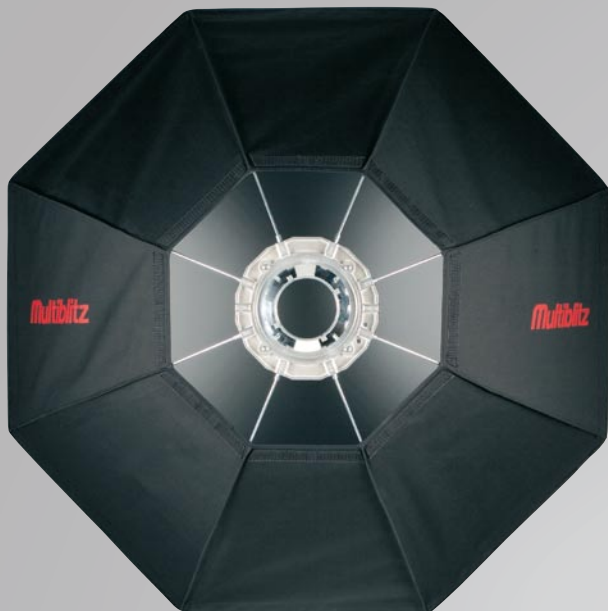

OCTOBOXES

FOR P- & V-BAYONET SYSTEMS

HIGH QUALITY, OCTAGONAL SOFTBOXES WITH SILVER INNER SURFACE, WHITE FRONT DIFFUSOR AND ADDITIONAL INSIDE DIFFUSOR. EXTRA TEXTILE HONEYCOMB INSERT AVAILABLE FOR Ø 120 CM OCTOBOXES.